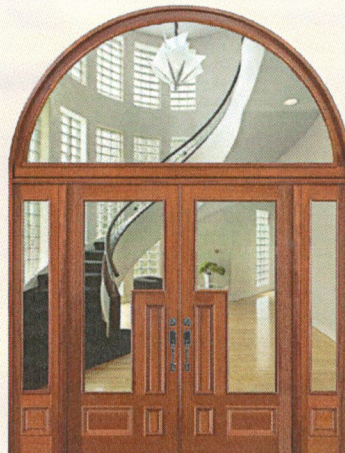

Presidential Doors

604-590-2287
#113-13119 84th Ave Surrey, BC

BDW-1001

BDW-1002

BDW-1003

BDW-1004

BDW-1005

BDW-1006

BDW-1007

BDW-1008

BDW-1009

BDW-1010

BDW-1011

BDW-1012

BDW-1013

BDW-1014