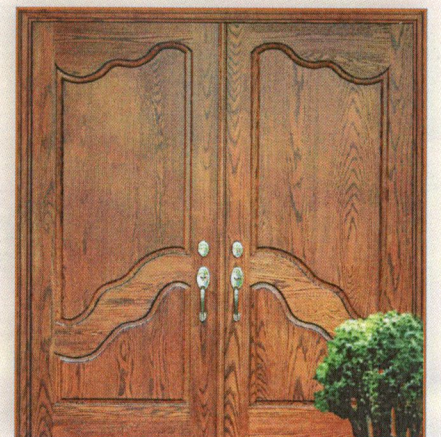

Round Arch Doors

604-590-2287

#113-13119 84th Ave Surrey, BC

BDW-1606