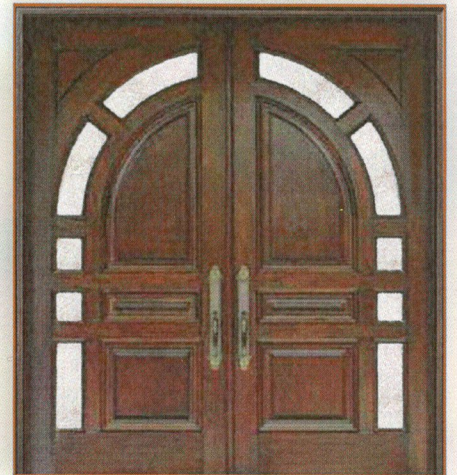

Presidential Doors

604-590-2287
#113-13119 84th Ave Surrey, BC

BDW-1001

BDW-1002

BDW-1003

BDW-1004

BDW-1005

BDW-1006

BDW-1007

BDW-1008

BDW-1009

BDW-1010

BDW-1011

BDW-1012

BDW-1013

BDW-1014