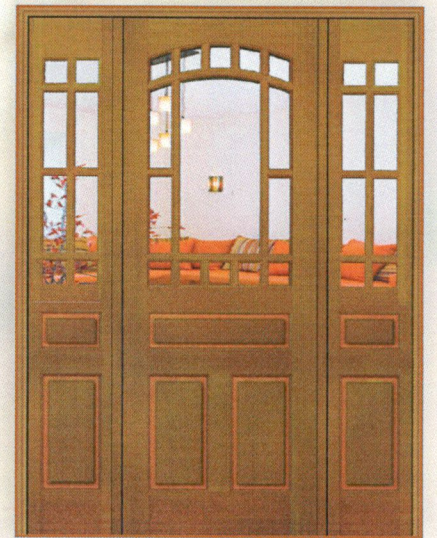

BDW-1508

BDW-1509

View - BDW-1507 Dark Color Without Glass

Round Arch Doors

604-590-2287

#113-13119 84th Ave Surrey, BC

BDW-1601

BDW-1604