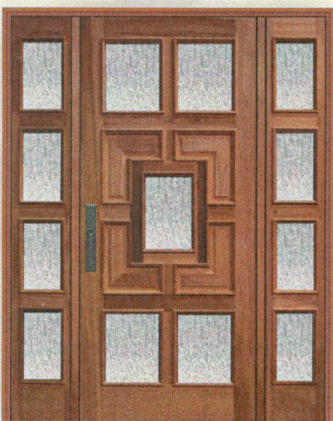

Presidential Doors

604-590-2287
#113-13119 84th Ave Surrey, BC

BDW-1001

BDW-1002

BDW-1003

BDW-1004

BDW-1005

BDW-1006

BDW-1007

BDW-1008

BDW-1009

BDW-1010

BDW-1011

BDW-1012

BDW-1013

BDW-1014